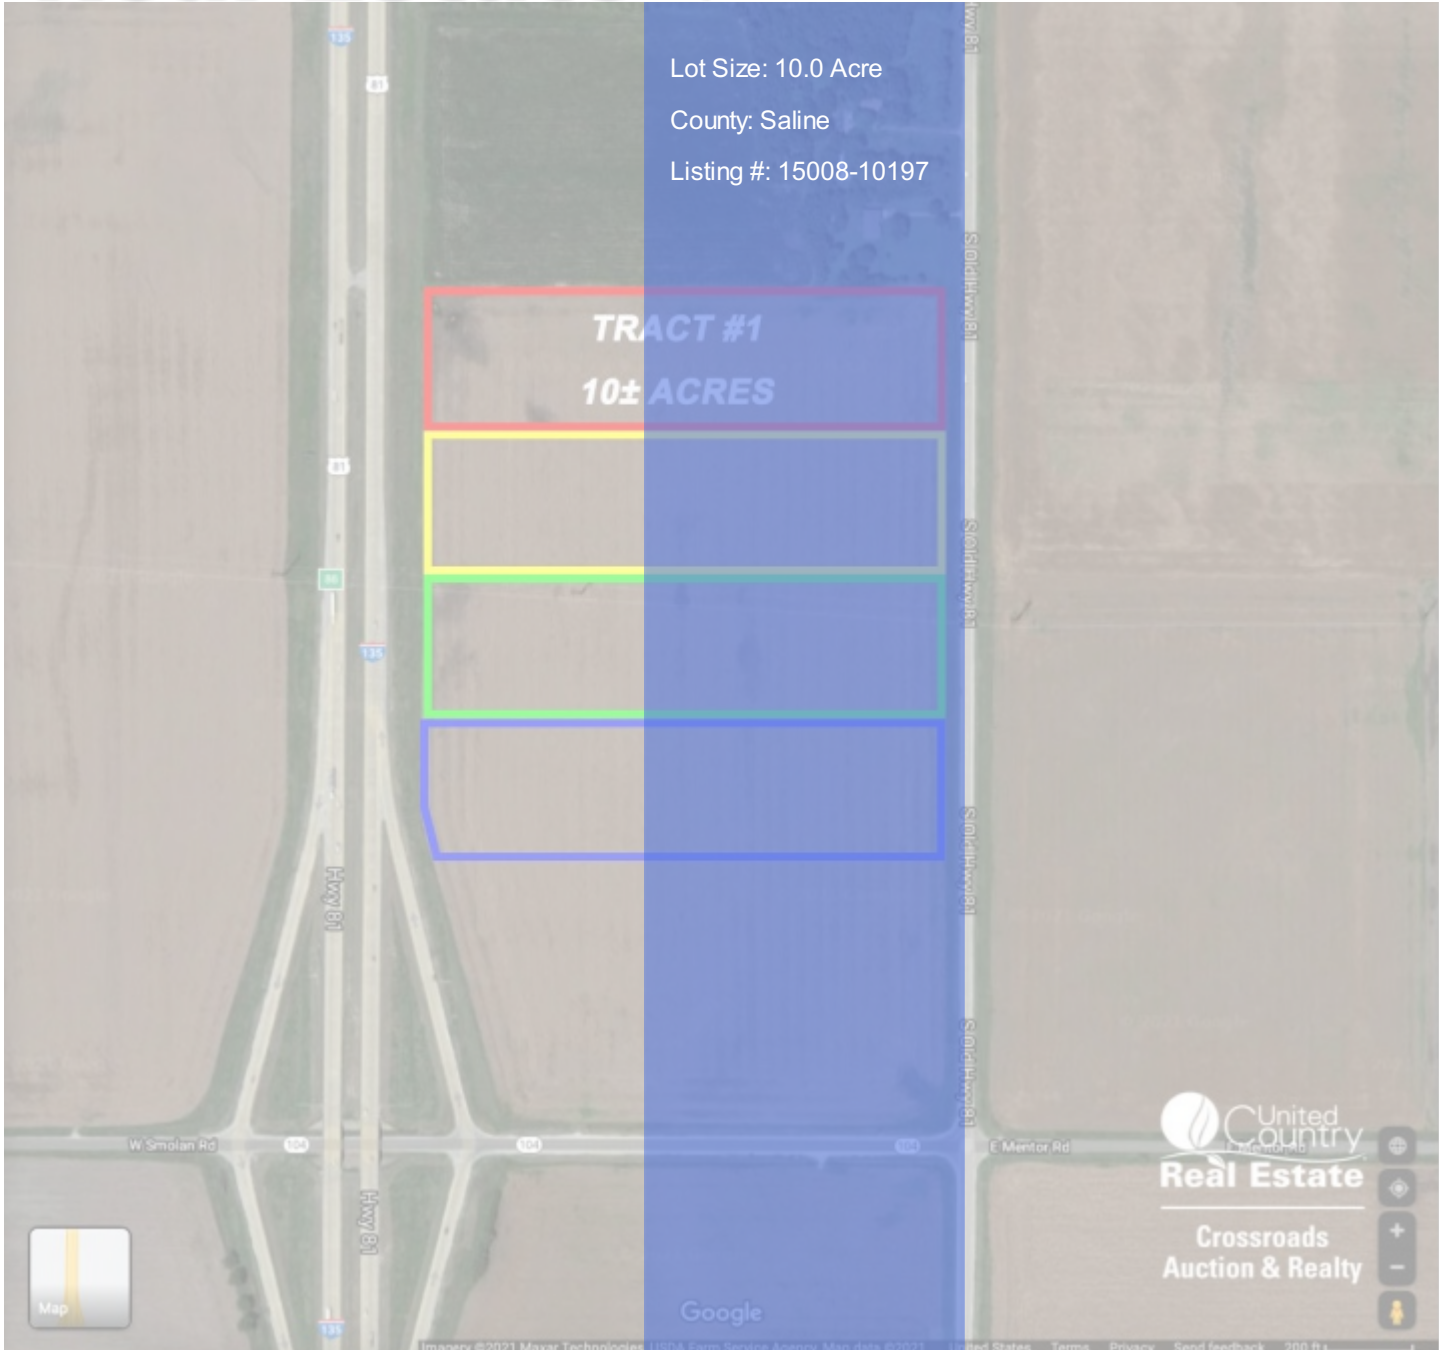

Lot Size: 10.0 Acre  
County: Saline  
Listing #: 15008-10197

**TRACT #1**  
**10± ACRES**

### KEY FEATURES

- Commercial Development Land
  - Kansas Farmland For Sale
  - Development Land For Sale
  - Tillable Farmland near Salina
- [CLICK HERE FOR MORE INFO](#)
  - Saline County Kansas Land
  - Farm Land For Sale in Kansas
  - Salina Kansas Land For Sale

Tract #1 - 10± Acre Commercial Development Lot near Salina

**Curt Marshall**

[cmarshall@uccrossroads.com](mailto:cmarshall@uccrossroads.com)

[www.uccrossroads.com](http://www.uccrossroads.com)

(785) 826-0824