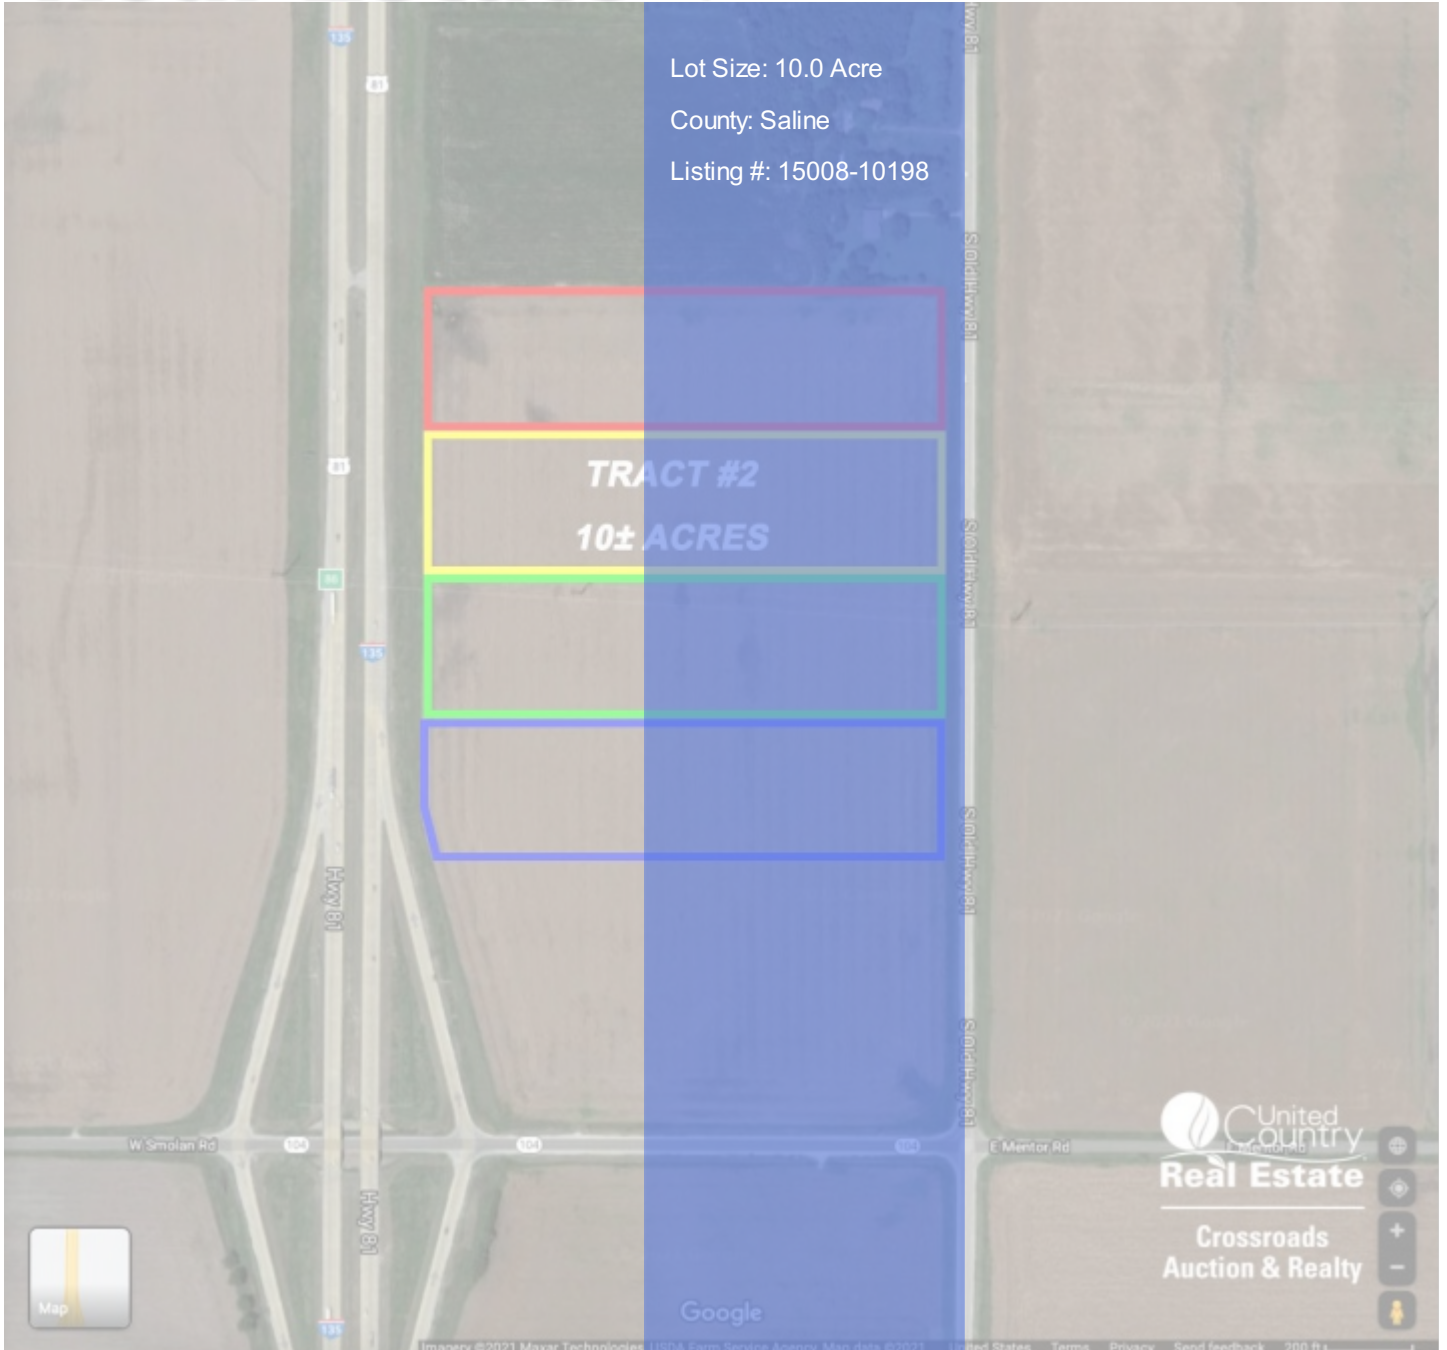

Lot Size: 10.0 Acre
County: Saline
Listing #: 15008-10198

TRACT #2
10± ACRES

KEY FEATURES

- Saline County KS Land For Sale
 - Kansas Farmland For Sale
- [CLICK HERE FOR MORE INFO](#)
 - Tillable Farmland near Salina
 - Development Land For Sale
- Commercial Development Land
 - Saline County Kansas Land
 - Salina Kansas Land For Sale

Tract #2 - 10± Acre Commercial Development Lot near Salina

Curt Marshall

cmarshall@uccrossroads.com

www.uccrossroads.com

(785) 826-0824