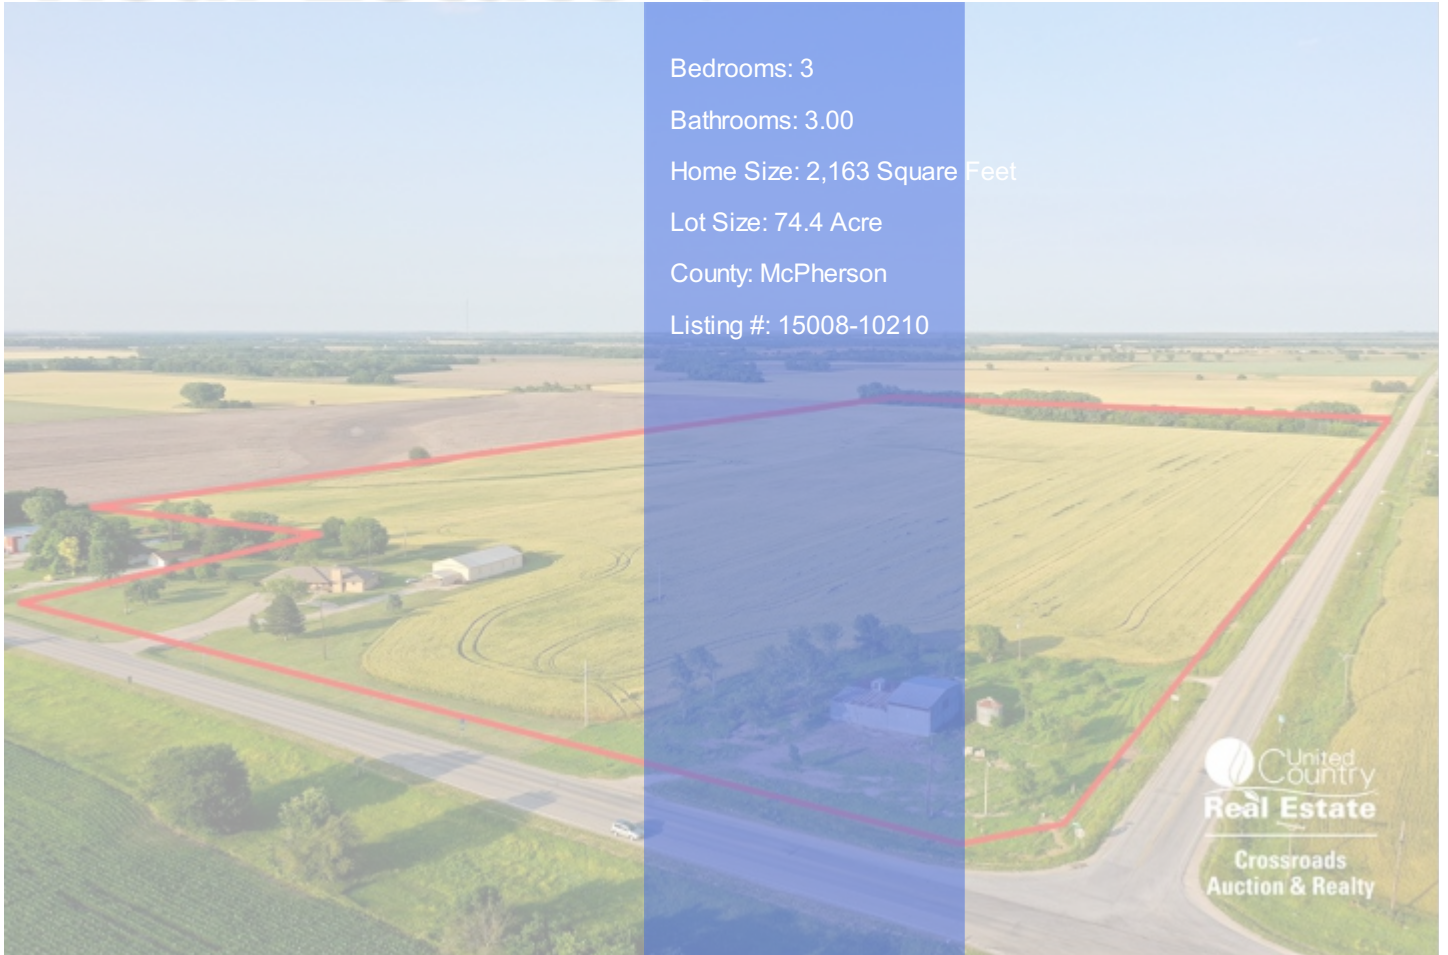

Bedrooms: 3
Bathrooms: 3.00
Home Size: 2,163 Square Feet
Lot Size: 74.4 Acre
County: McPherson
Listing #: 15008-10210

KEY FEATURES

- McPherson County Kansas Land
- Lindsborg Kansas Home For Sale
 - Residential Development Land
- Tillable Farmland McPherson Co
- CLICK HERE FOR MORE INFO
 - Kansas Farm Land For Sale
 - Development Land For Sale
- Dream Country Home on Acreage